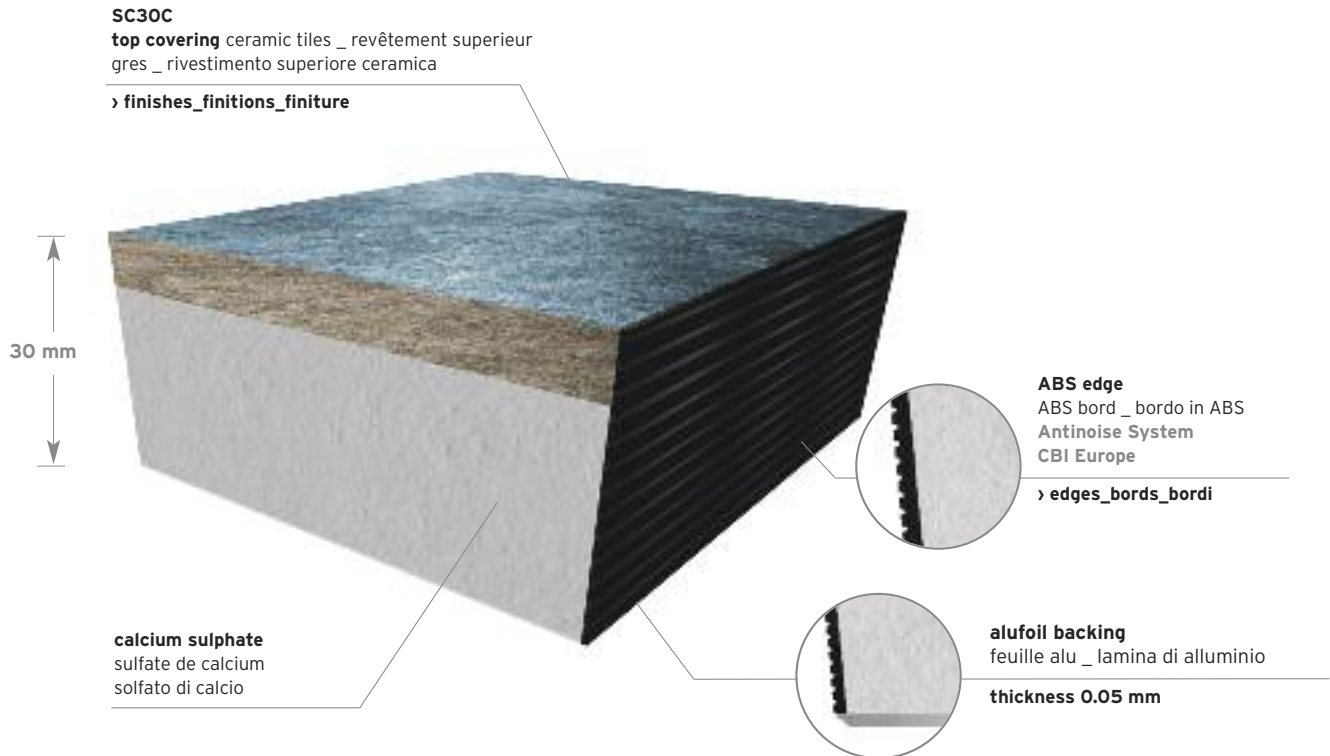

RAISED ACCESS FLOORS

FACTORY FINISHED PANELS

= 60 x 60 cm

ALUFOIL BACKING _ FEUILLE ALU _ LAMINA DI ALLUMINIO

› **Alufoil backing** feuille alu_lamina di alluminio **thickness 0.5 mm**

› **Calcium sulphate** · sulfate de calcium · solfato di calcio

› **Covering:** to be selected by the project manager on end-user. › **Revêtement superieur:** choisi par la Direction Travaux selon le catalogue "Floors" de CBI Europe. › **Rivestimento superiore:** a scelta della D.L. in qualsiasi tipo di rivestimento del catalogo Floors CBI Europe.

TECHNICAL SPECIFICATIONS

top covering: ceramic tiles_gres_ceramica

		SC27C	SC30C
thickness		27 mm	30 mm
	fire reaction UNI EN 13501-1	A1	A1
	fire resistance UNI EN 13501-2	REI 30	REI 30

TECHNICAL FEATURES UNI EN 12825

The load resistance tests have been performed in CBI Europe's internal laboratory and simulate the test method indicated by UNI EN 12825: 2001. The results obtained at a height of 20 cm may vary depending on the installation and the general conditions of the site. If the project requires a certification from a third party this must be explicitly requested.